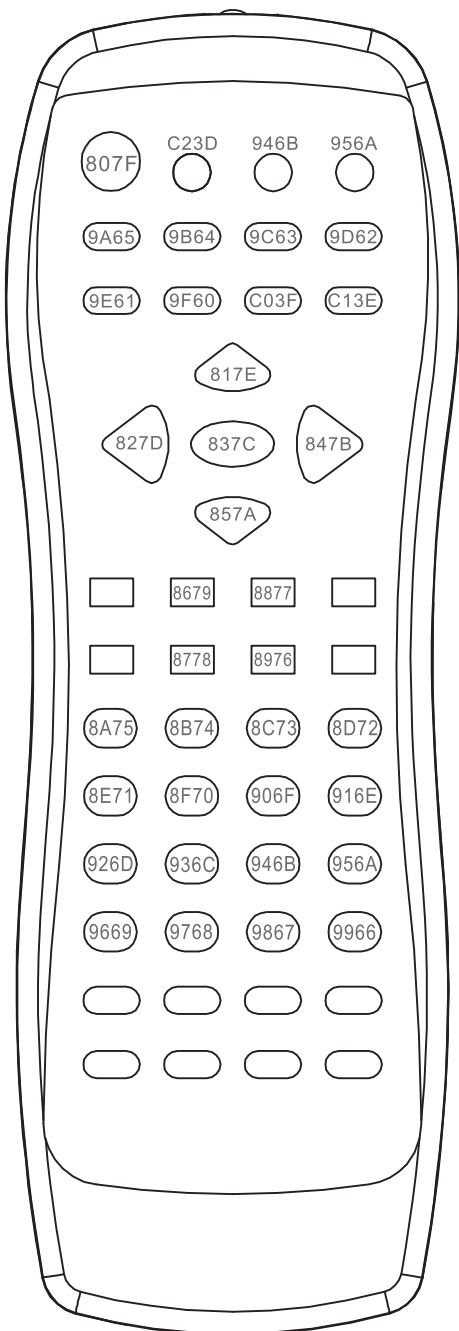

Custom Code : 936C

DATA Coe

CUSTOMER CODE : 936C